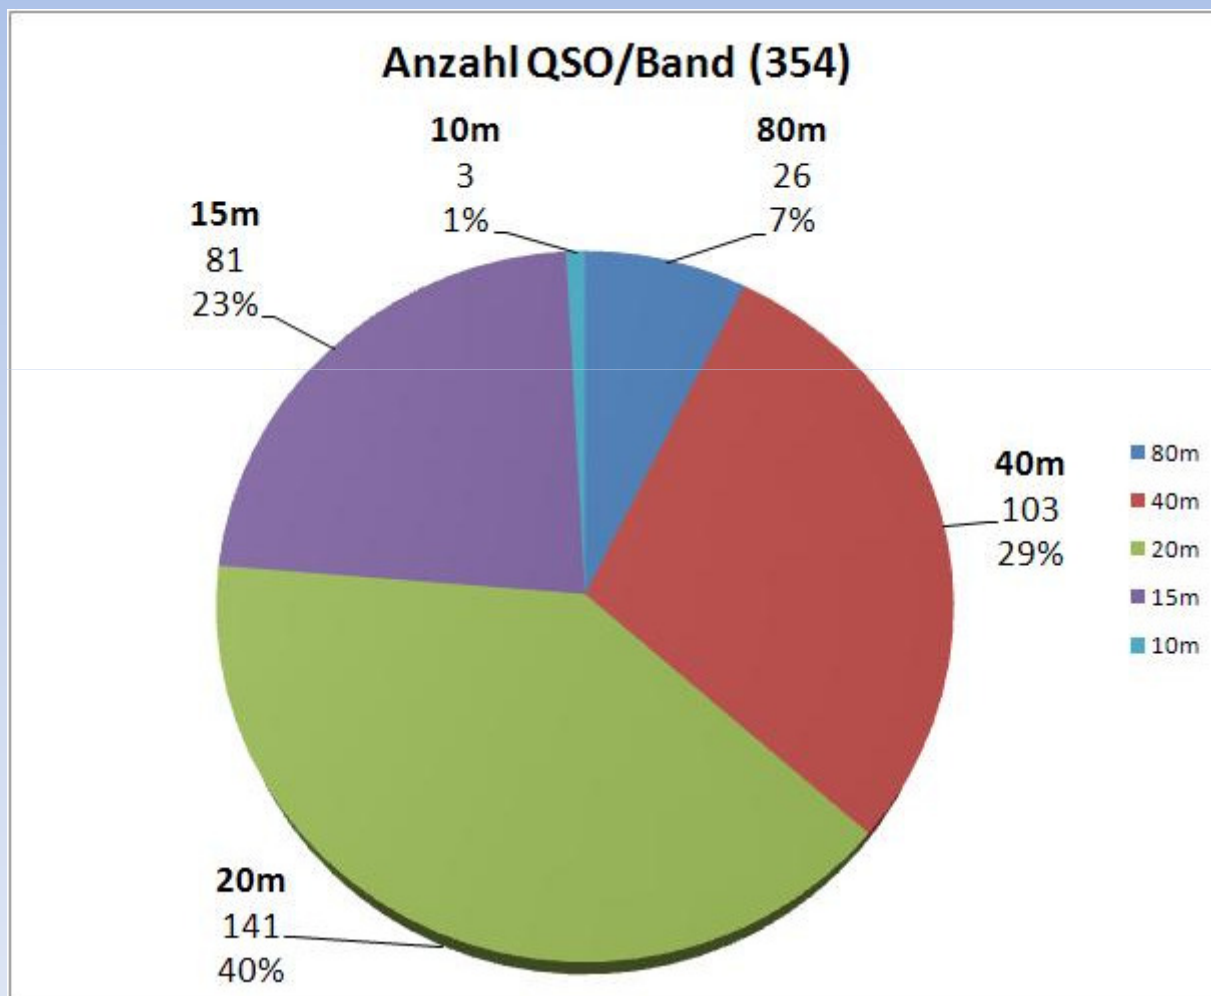

WAE-DX-Contest (WAEDC) - Funkverbindungen

WAEDC - All Bands - FONE - DKOFC							
	1.8	3.5	7	14	21	28	Total
QSOs		26	103	141	81	3	354
Points		26	186	321	130	3	666
Multi 1		76	105	96	82	6	365
Multi 2+3		0	0	0	0	0	0
QSOs/h		22	18	19	17		18
Score		11%	27%	37%	20%	1%	243090

Pro QSO 1 Punkt

Pro QTC 1 Punkt

Multi 80m 4 Punkte

Multi 40m 3 Punkte

Multi 20m 2 Punkte

Multi 15m 2 Punkte

Multi 10m 2 Punkte

Band	QSO	NA	SA	AF	AS	OC
10m	3	---	PY	CT3	---	---
15m	81	K, KP2, KP4, VE	HK, PJ2, PY	CT3, EA8, SU, V5	4L, 4X, 5B, 9K, A4, A6, EX, HS, HZ, JA, TA, UA9	YB
20m	141	K, KL, KP2, KP4, VE	CE, HK, LU, PJ2, PY	CT3, EA8, V5	4L, 4X, 5B, 9K, A6, BY, HZ, JA, OD, TA, UA9, VU	9M6, DU, VK, YB
40m	103	CO, K, KP2, VE	HK, LU, PJ2, PY, YV	CT3, EA8, V5	4L, 4X, 9K, A6, HZ, JA, TA, UA9	---
80m	26	FM, K, VE	HK, PJ2, PY, YV	CT3	4L, 5B, UA9	---

WAE-DX-Contest (WAEDC) - Funkverbindungen