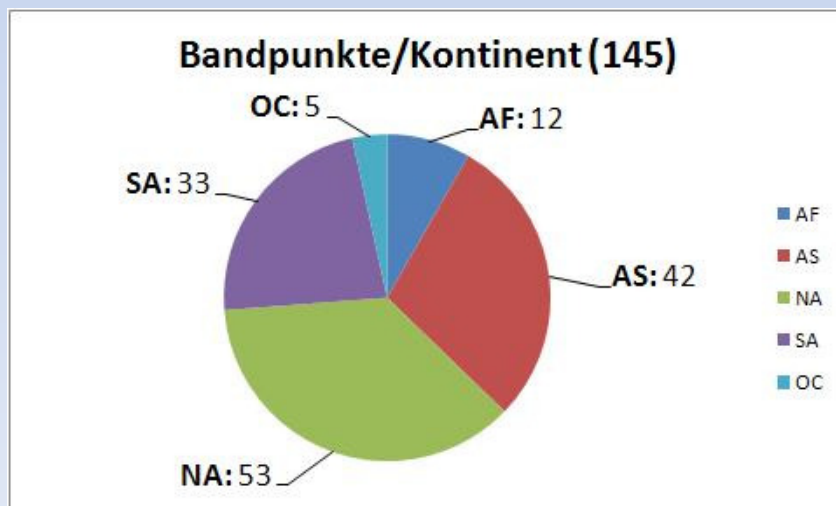

WAE-DX-Contest (WAEDC) - Funkverbindungen

Bei W - VE - PY - JA - VK
zählt jede Ziffer von 1 – 0

sowie separat UA8, UA9 und UA0