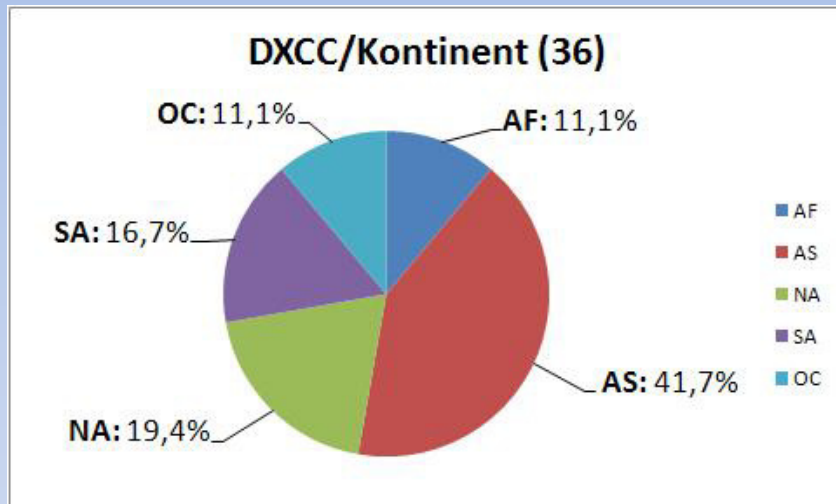

WAE-DX-Contest (WAEDC) - Funkverbindungen

Bei W - VE - PY - JA - VK
zählt jede Ziffer von 1 – 0

sowie separat UA8, UA9 und UA0