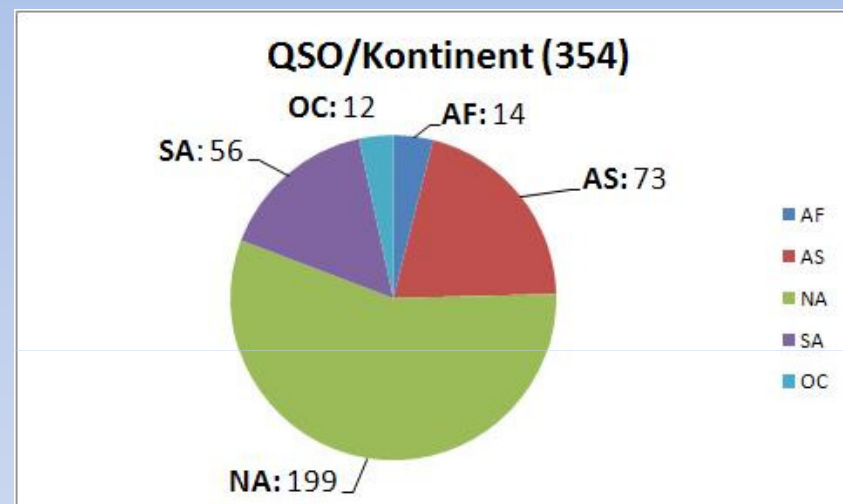

WAE-DX-Contest (WAEDC) - Funkverbindungen

Bei W - VE - PY - JA - VK
zählt jede Ziffer von 1 – 0

sowie separat UA8, UA9 und UA0