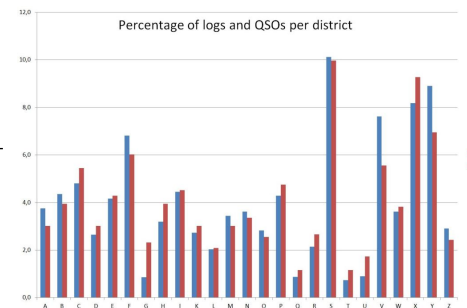

Outside Germany

RN3F	631500	1684	5052	230	438	328	505	183	25	25	25	25	25	125
UT7E	603315	1635	4905	304	371	421	397	142	25	25	25	25	23	123
ES9C	470160	1306	3918	268	376	328	262	72	24	25	25	25	21	120
KB1H	409920	1120	3360	92	235	220	316	257	22	25	25	25	25	122
R2AB	376656	1064	3192	96	124	252	372	220	23	23	25	25	22	118

WAG in Numbers

More than 3000 different German stations were qrv in last year's WAG. This resulted in several 100 000 QSOs with about 2800 foreign stations (counted when appearing at least with two QSOs). The 1927 submitted logs reported about 576 000 QSOs. About 1000 different DOKs were logged and of course all districts - only the rare J-multiplier (only deriving from very rare special DOKs starting with J, because DARC has no district J).

A look at the German Activity

The DARC-districts are different in size and so is activity - but not necessarily proportional to the size of the district. The most active region in WAG was district S, the federal state of Saxony with 86 logs and nearly 33 000 QSOs in them. It was followed in QSOs numbers by Brandenburg (district Y) and in logs by Thüringen (district X). The graph below shows from where to expect the biggest activity and also that you are well advised to hunt stations with DOKs starting with Q, G, T and U from Saarland, Köln-Aachen and from the Bavarian districts Schwaben and East-Bavaria.

Foreign Activity

We received logs from 83 DXCC-countries. 24 of them had at least ten submitting participants, with Russia taking the lead before the USA and Ukraine. Those participants who were the only one from their country generated the biggest interest of course. In 2013 one log arrived from each of the following: 4O4SM, 4U1TU, 9Z4A, BW/JH7IPR, C37AC, CE3GDR, CP1FF, CQ3L, CX2AQ, DU7HF, EK3GM, ER3CT, EX8BN, FG8NY, GI4AAM, HC2SL, HI3LFE, HK1MK, DS2CYI, HS0AC, 7Z1HL, JT1BV, KP4KE, LX/DF1LON, OA6Q, OX5T, TF3DC, UA2FL, YY4DNN. **THANK YOU!**

The new record in participation with 1927 logs (plus 22 percent compared to the recent record years of 2011 and 2012) from 83 DXCC resulted in nearly 577000 log lines to check. The favourite categories were CW LP (371 logs) and mixed LP (257), while in Germany mixed LP led with 395 to CW LP (211 logs). More than only a bit of disappointment was caused by the lower quality of logs with a higher number of initially unusable logs - be it missing serials, fantasy categories or bad formatting of all kinds. Directly crosschecking logline against logline covered 80 percent, while indirect checks of lesser depth raised the percentage to 99. Additionally we used online logs, call databases and mails.

A First for SDR Recordings in WAG

For the first time we could use wideband recordings to improve checking quality (many thanks to Heiko, DL1RTL, for the setup and taming the 560 GB). They allowed to control whether participants stuck to the contest-free segments. We are satisfied that only a very low number of cases happened. A handful of stations suffered deduction penalties. They also received warning messages that such runs of about 15 minutes will have more serious consequences in 2014 when happening again. Despite fears of these SDR-checks simply increasing the number of "bad" QSOs, they also saved a lot of QSOs which otherwise would have been obvious cases for deletion. So some non-DL-stations will get credit for QSOs with DL-stations which could now be heard really having sent serial numbers instead of DOKs, or DL-stations retained QSOs with foreign "unique" stations sending erratic numbers like 121 shortly after the start of the contest or a DX-station suddenly handing out a 792 while sending no numbers before and afterwards. A pure electronic check would decide for either complete deletion or complete retaining of QSOs with such erratic exchanges depending on the chosen software criteria.