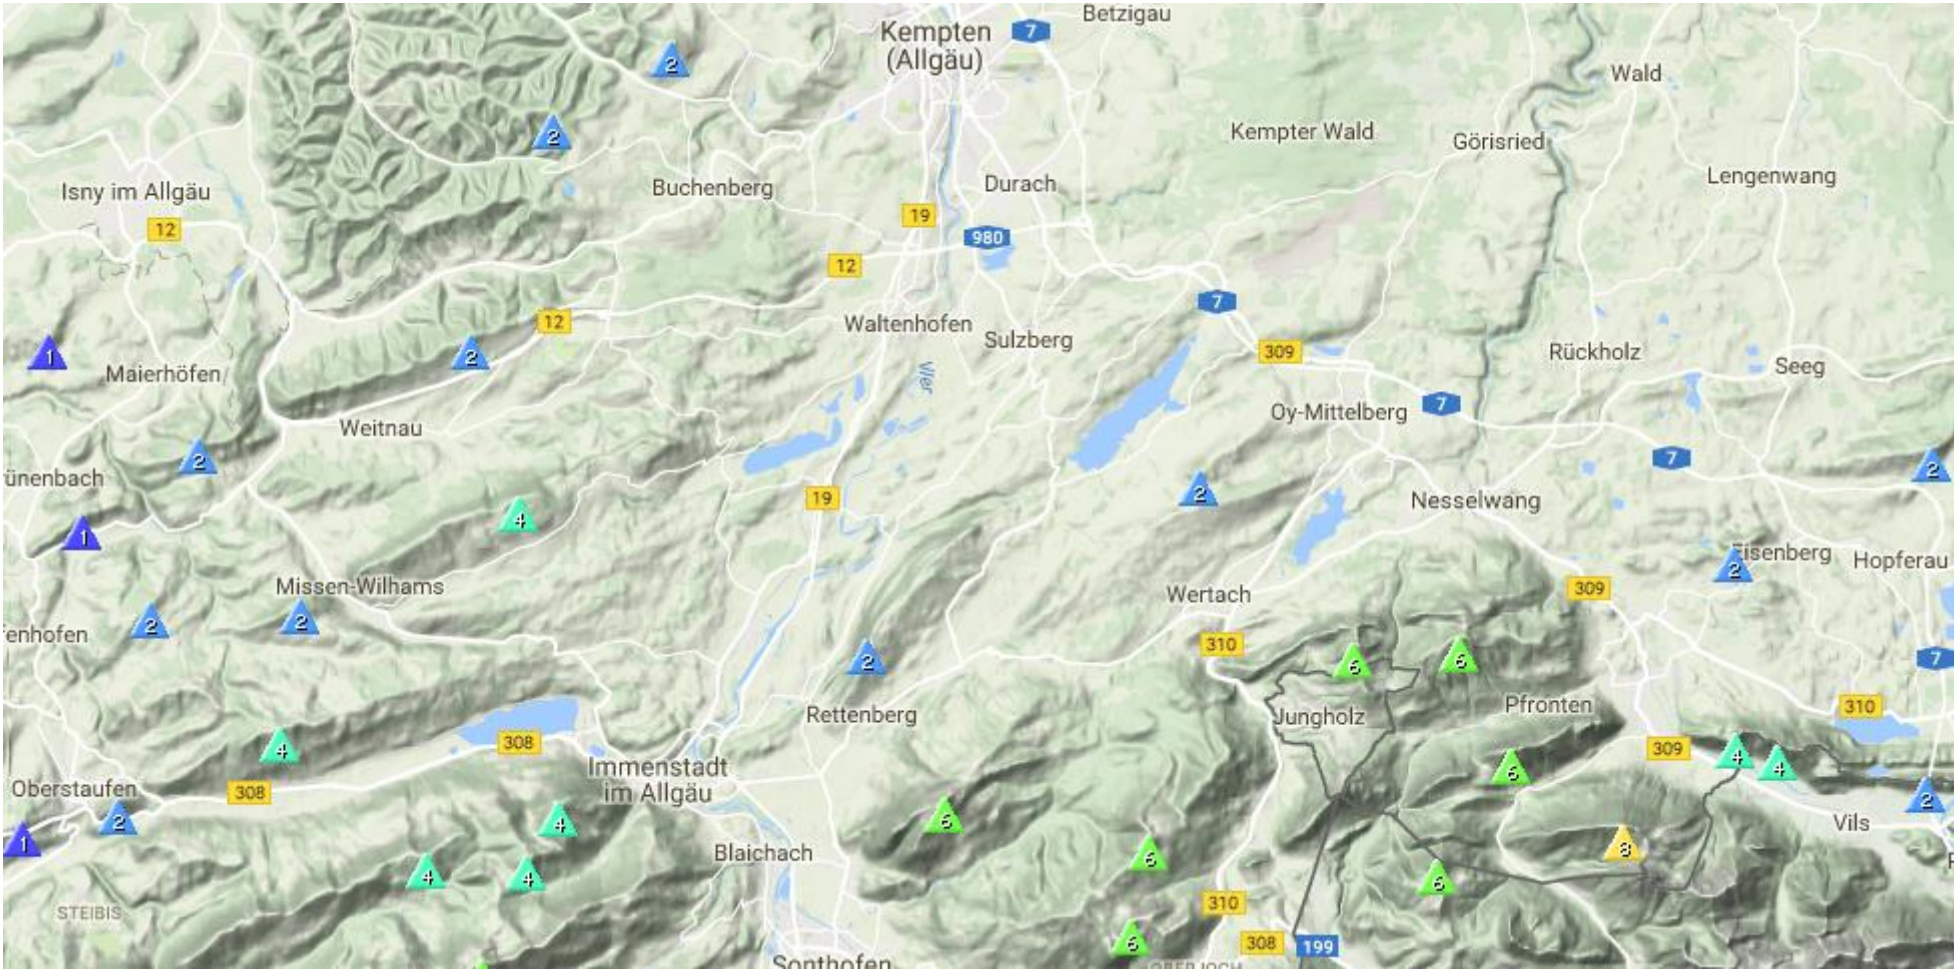

SOTA

Termine 2018 @ P14

SOTA

DL/AL-161 - Edelsberg

Ruc Association:	Germany (Alpine)
Region:	Allgäuer Alpen
Lat / Long / Height:	47.5919°N 10.4964°E 1630m / 5348ft
Locator:	JN57fo Show »
Points / Activations:	6 points, activated 10 times
Latest Activation:	2018-02-23 by DL/HB9DIZ/P

Buttons: Panorama... Center + zoom Reposition...

Map labels: Pfronten, Schwangau, 7, 16, 310

Termine 2018 @ P14

Termine 2018 @ P14

SOTA

Termine 2018 @ P14 SOTA

DL/AL-280 - Eckhalde

Association:	Germany (Alpine)
Region:	Allgäuer Alpen
Lat / Long / Height:	47.5418°N 10.1417°E 1491m / 4892ft
Locator:	JN57bn Show »
Points / Activations:	4 points, activated 2 times
Latest Activation:	2015-12-28 by DF9GU