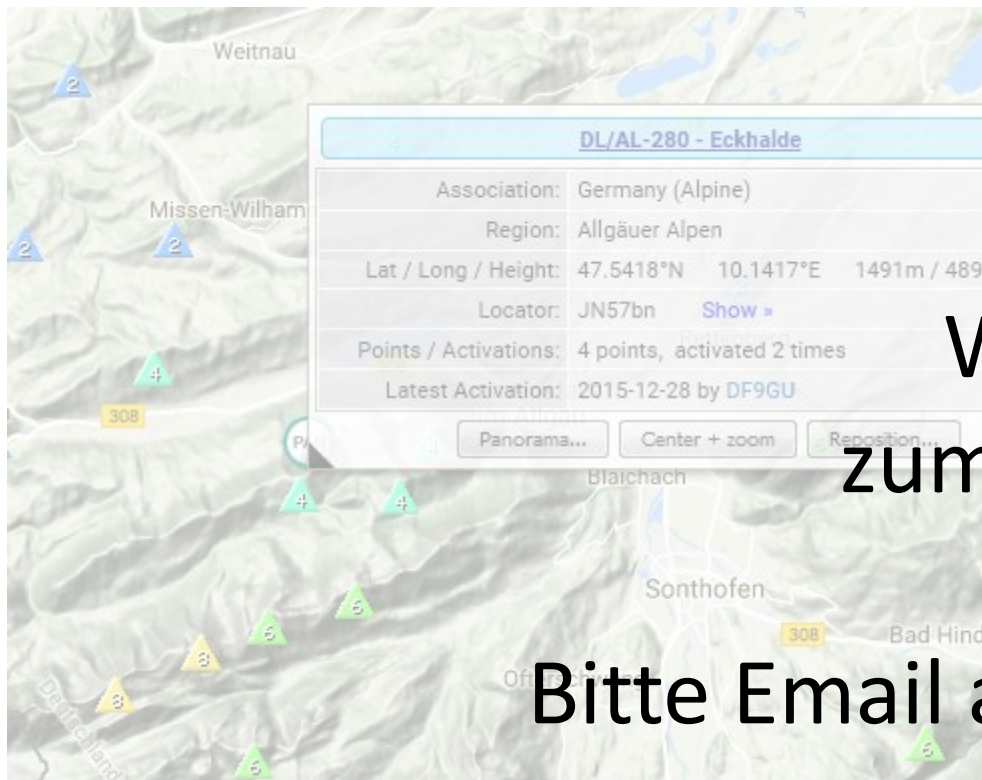

Termine 2018 @ P14

SOTA

Wer hat Lust
zum Mitmachen ?

Bitte Email an → dm4ab@darcd.de

5 Watt ERP mit 6dB Gewinn?