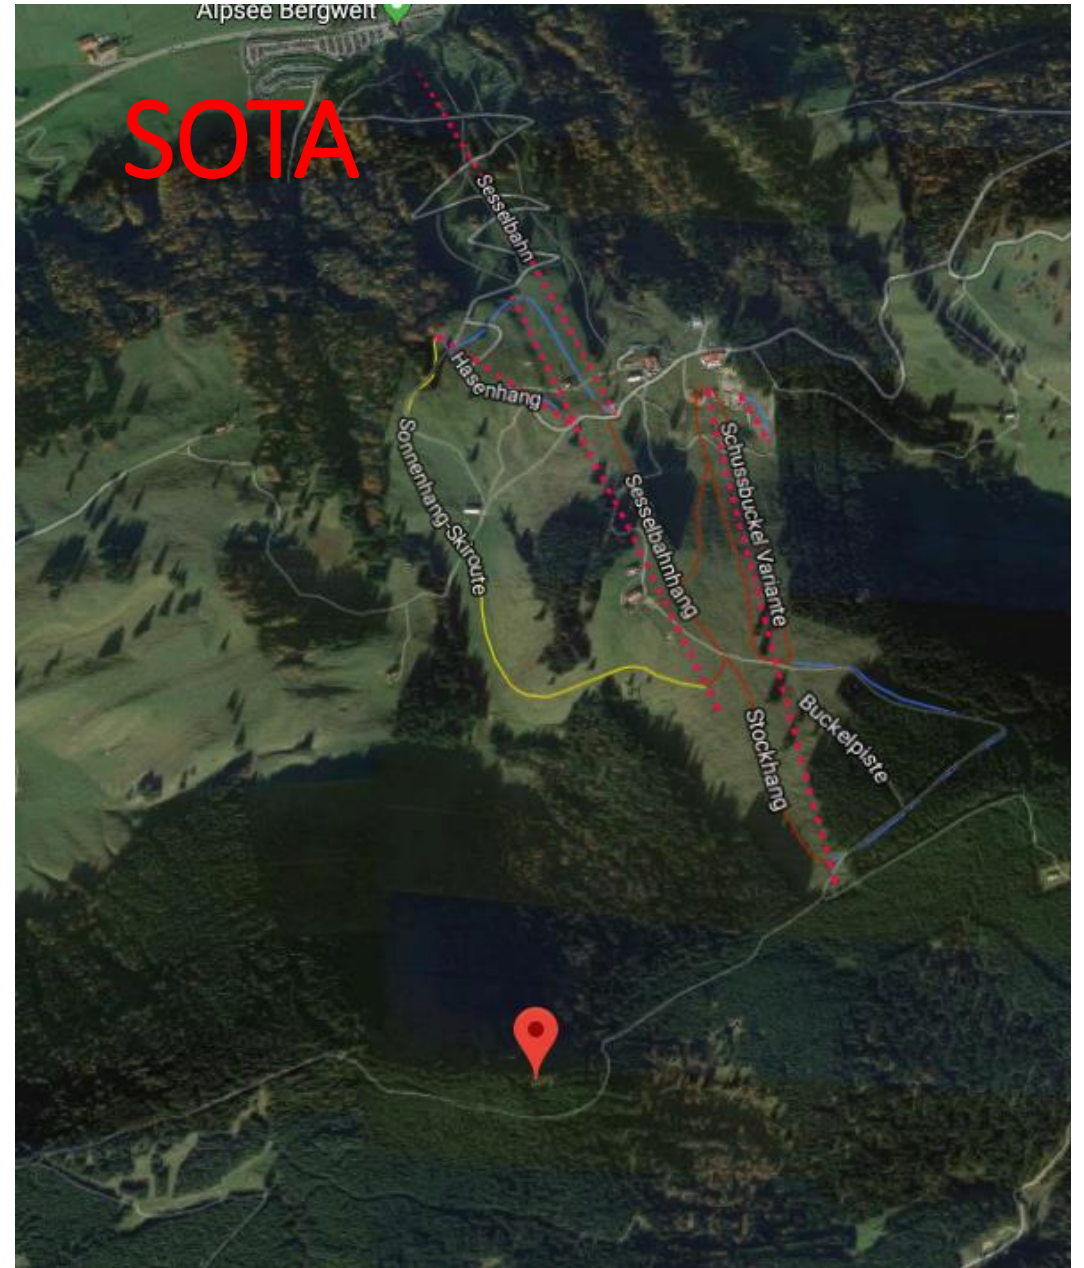

SOTA

Termine 2018 @ P14

SOTA

DL/AL-161 - Edelsberg

Ruc Association:	Germany (Alpine)
Region:	Allgäuer Alpen
Lat / Long / Height:	47.5919°N 10.4964°E 1630m / 5348ft
Locator:	JN57fo Show »
Points / Activations:	6 points, activated 10 times
Latest Activation:	2018-02-23 by DL/HB9DIZ/P

Buttons: Panorama... Center + zoom Reposition...

Map labels: Pfronten, Schwangau, 7, 16, 310

Termine 2018 @ P14

Termine 2018 @ P14

SOTA

Termine 2018 @ P14 SOTA

DL/AL-280 - Eckhalde

Association:	Germany (Alpine)
Region:	Allgäuer Alpen
Lat / Long / Height:	47.5418°N 10.1417°E 1491m / 4892ft
Locator:	JN57bn Show »
Points / Activations:	4 points, activated 2 times
Latest Activation:	2015-12-28 by DF9GU