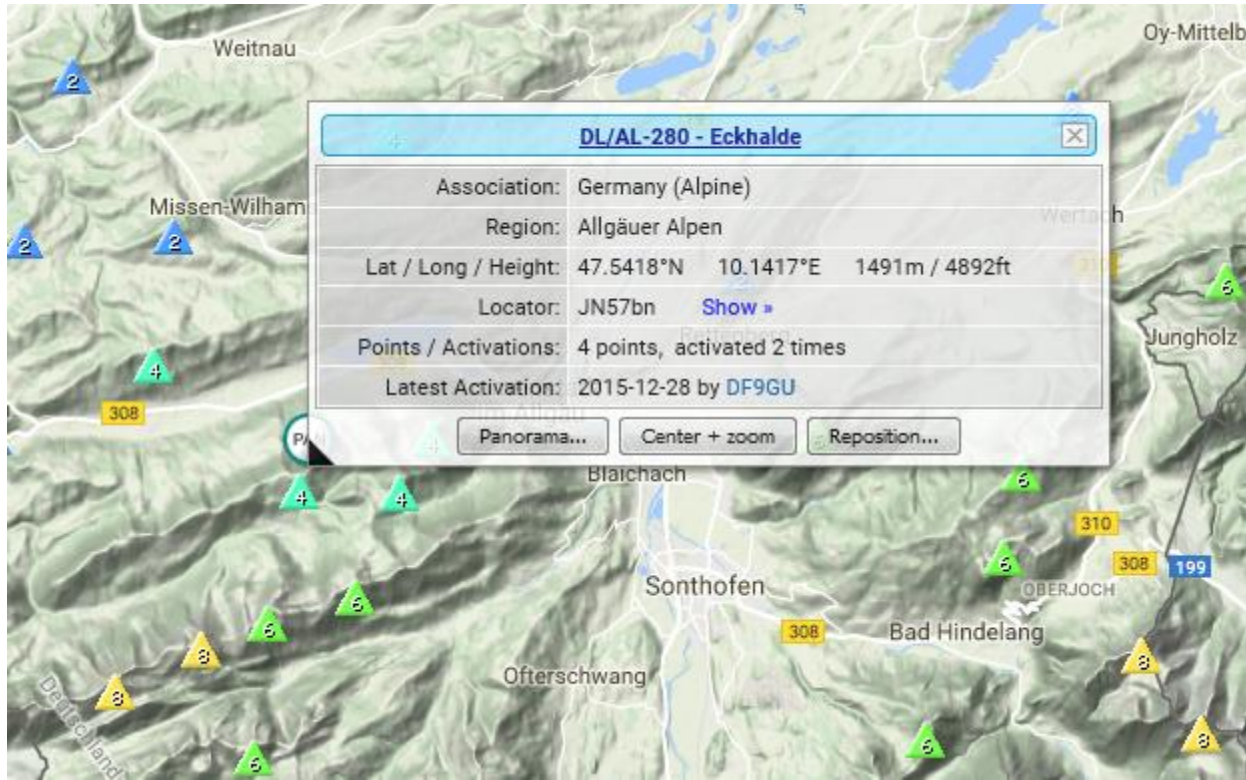

SOTA

Termine 2018 @ P14

SOTA

DL/AL-161 - Edelsberg

Ruc Association:	Germany (Alpine)
Region:	Allgäuer Alpen
Lat / Long / Height:	47.5919°N 10.4964°E 1630m / 5348ft
Locator:	JN57fo Show »
Points / Activations:	6 points, activated 10 times
Latest Activation:	2018-02-23 by DL/HB9DIZ/P

Buttons: Panorama... Center + zoom Reposition...

Map labels: Pfronten, Schwangau, 7, 16, 310

Termine 2018 @ P14

Termine 2018 @ P14

SOTA

Termine 2018 @ P14 SOTA

DL/AL-280 - Eckhalde

Association:	Germany (Alpine)
Region:	Allgäuer Alpen
Lat / Long / Height:	47.5418°N 10.1417°E 1491m / 4892ft
Locator:	JN57bn Show »
Points / Activations:	4 points, activated 2 times
Latest Activation:	2015-12-28 by DF9GU