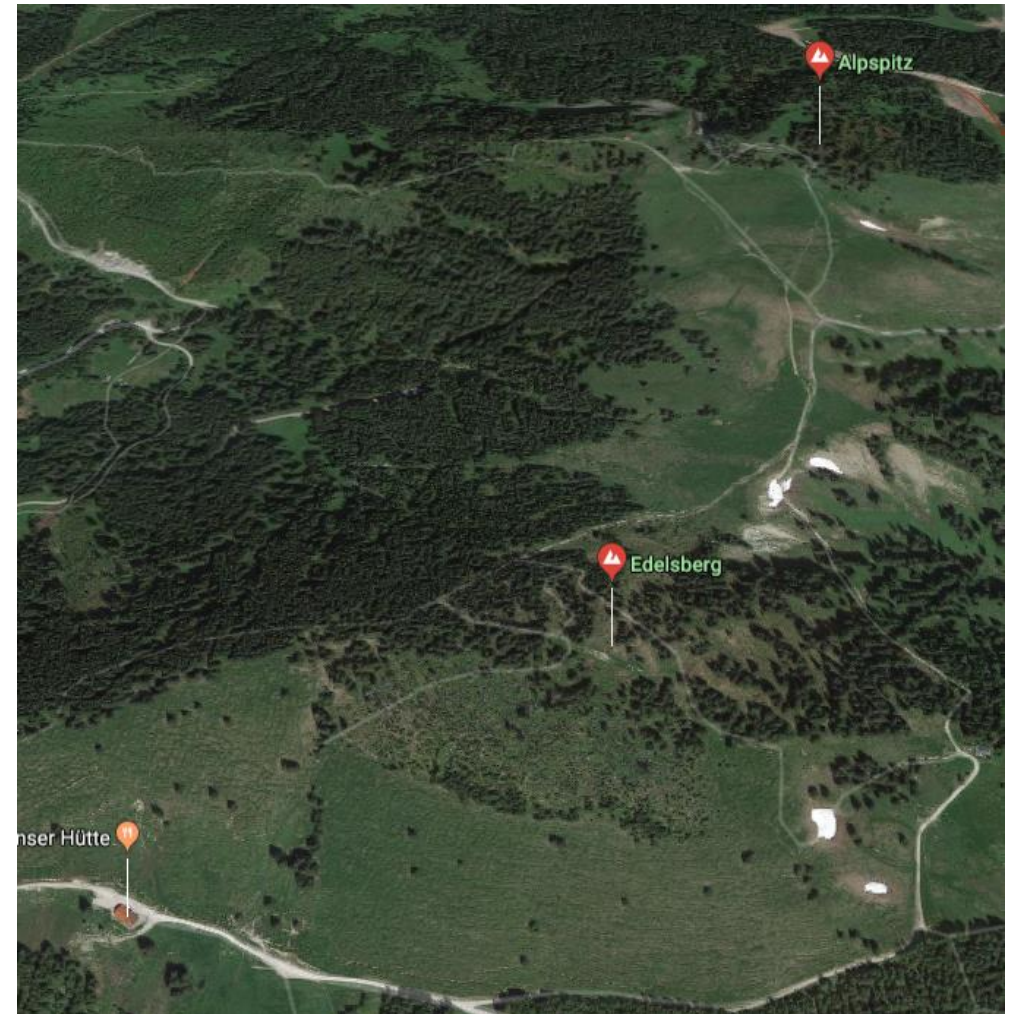

SOTA

Termine 2018 @ P14

SOTA

DL/AL-161 - Edelsberg

Ruc Association:	Germany (Alpine)
Region:	Allgäuer Alpen
Lat / Long / Height:	47.5919°N 10.4964°E 1630m / 5348ft
Locator:	JN57fo Show »
Points / Activations:	6 points, activated 10 times
Latest Activation:	2018-02-23 by DL/HB9DIZ/P

Buttons: Panorama... Center + zoom Reposition...

Map labels: Pfronten, Schwangau, 7, 16, 310

Termine 2018 @ P14

Termine 2018 @ P14

SOTA

Termine 2018 @ P14 SOTA

DL/AL-280 - Eckhalde

Association:	Germany (Alpine)
Region:	Allgäuer Alpen
Lat / Long / Height:	47.5418°N 10.1417°E 1491m / 4892ft
Locator:	JN57bn Show »
Points / Activations:	4 points, activated 2 times
Latest Activation:	2015-12-28 by DF9GU