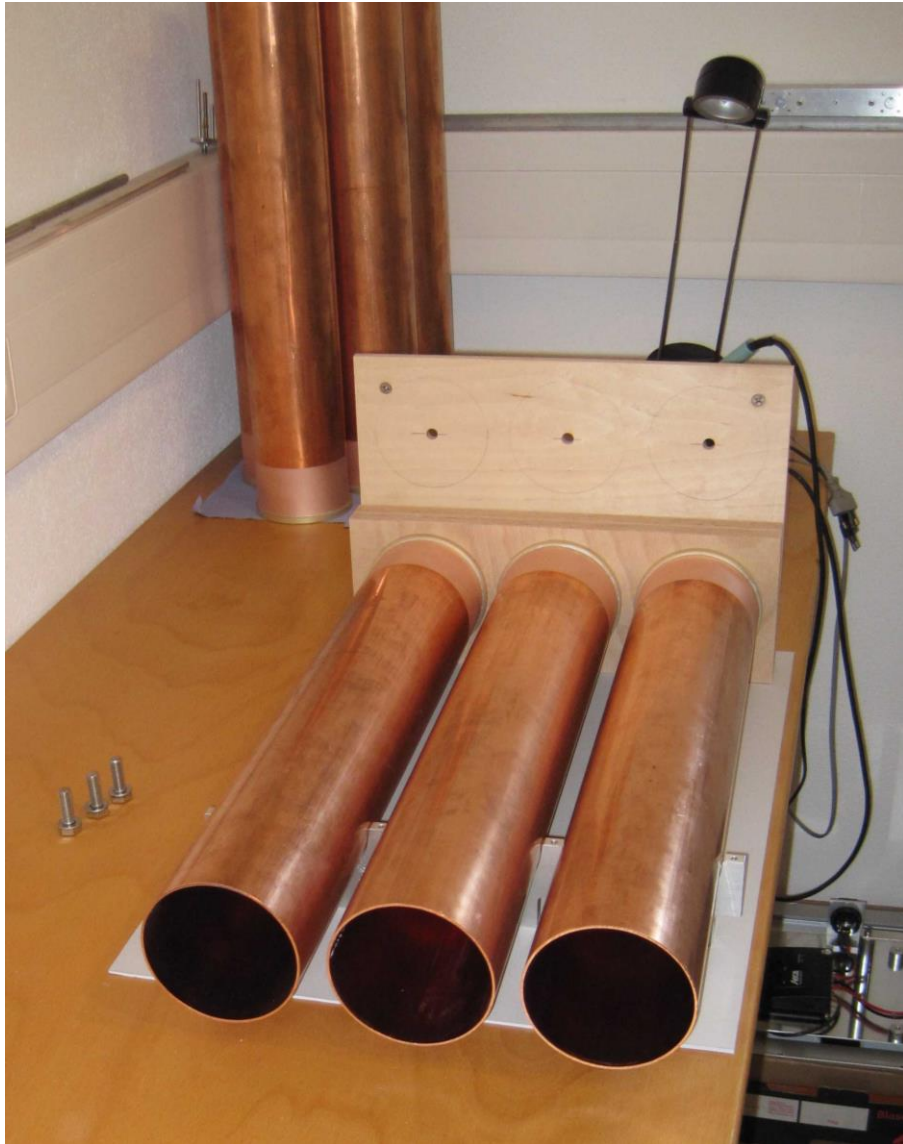

Neubau 2m Duplexer für DB0LHR 145,775MHz -600kHz

Neubau 2m Duplexer für DB0LHR 145,775MHz -600kHz

Das Herzstück

**noch
Fragen?**

A black speech bubble with a white outline and a drop shadow, containing the text "noch Fragen?". The bubble has a tail pointing towards the bottom left.